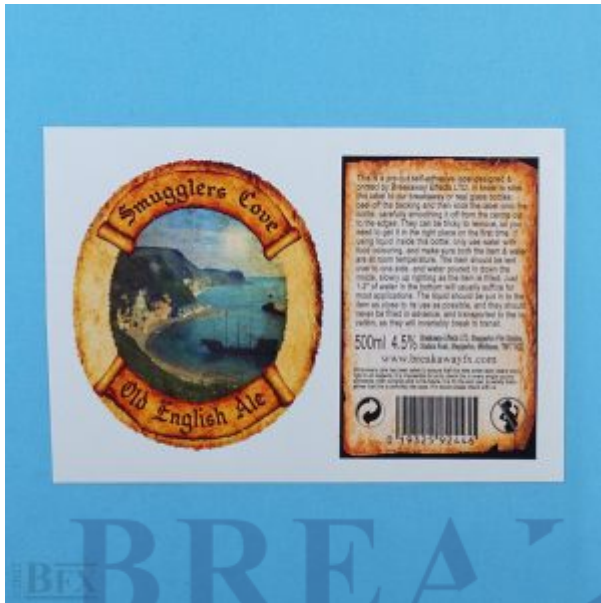

## AB34-L - Ale Bottle Label Set

**Quote Ref:** AB34-L

**Item Name:** Ale Bottle Label Set

**While designed to fit the AB34 bottle, our labels can be re-sized to fit various breakaway & custom items we can supply. Please specify when placing your order. If you require ready-dressed breakaways, then please see the 'Dressed & Painted' section instead.**

Price is for one complete label set as show in photo above, supplied pre-cut, self-adhesive, copyright-free, and printed on waterproof vinyl which won't fade in direct sunlight.

**Price:** £5.00

**SKU:** AB34-L

## Additional Information:

- Dimensions: N/A
- Weight: N/A