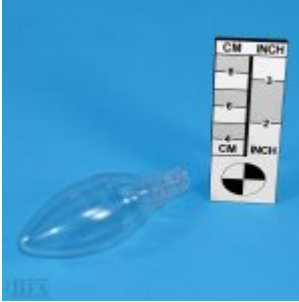

LF14 - Candle Screw-Fitting Lightbulb

Quote Ref: LF14

Item Name: Candle Screw-Fitting Lightbulb

Height: 94mm or 3-3/4"

Widest Point: 35mm or 1-3/8"

Available Colours: Clear, Pearl

Price: £14.00

SKU: LF14

Additional Information:

- Dimensions: N/A
- Weight: N/A

Product Gallery:

BREA

 KAWAY LTD
E F F E C T S **WAY**