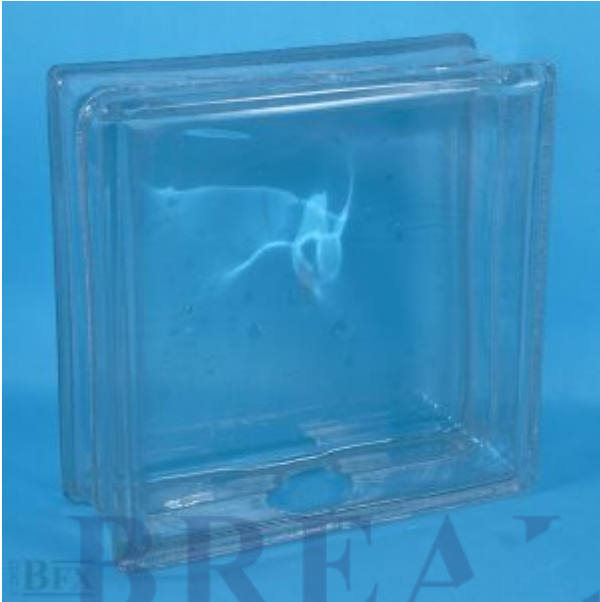

M13 - Glass Wall Block

Quote Ref: M13

Item Name: Glass Wall Block

Height: 190mm or 7-1/2"

Length: 190mm or 7-1/2"

Depth: 80mm or 3-1/8"

Available Colours: Clear

Price: £23.00

SKU: M13

Additional Information:

- Dimensions: N/A
- Weight: N/A

Product Gallery:

BREA **KAW** LTD
E F F E C T S **WAY**